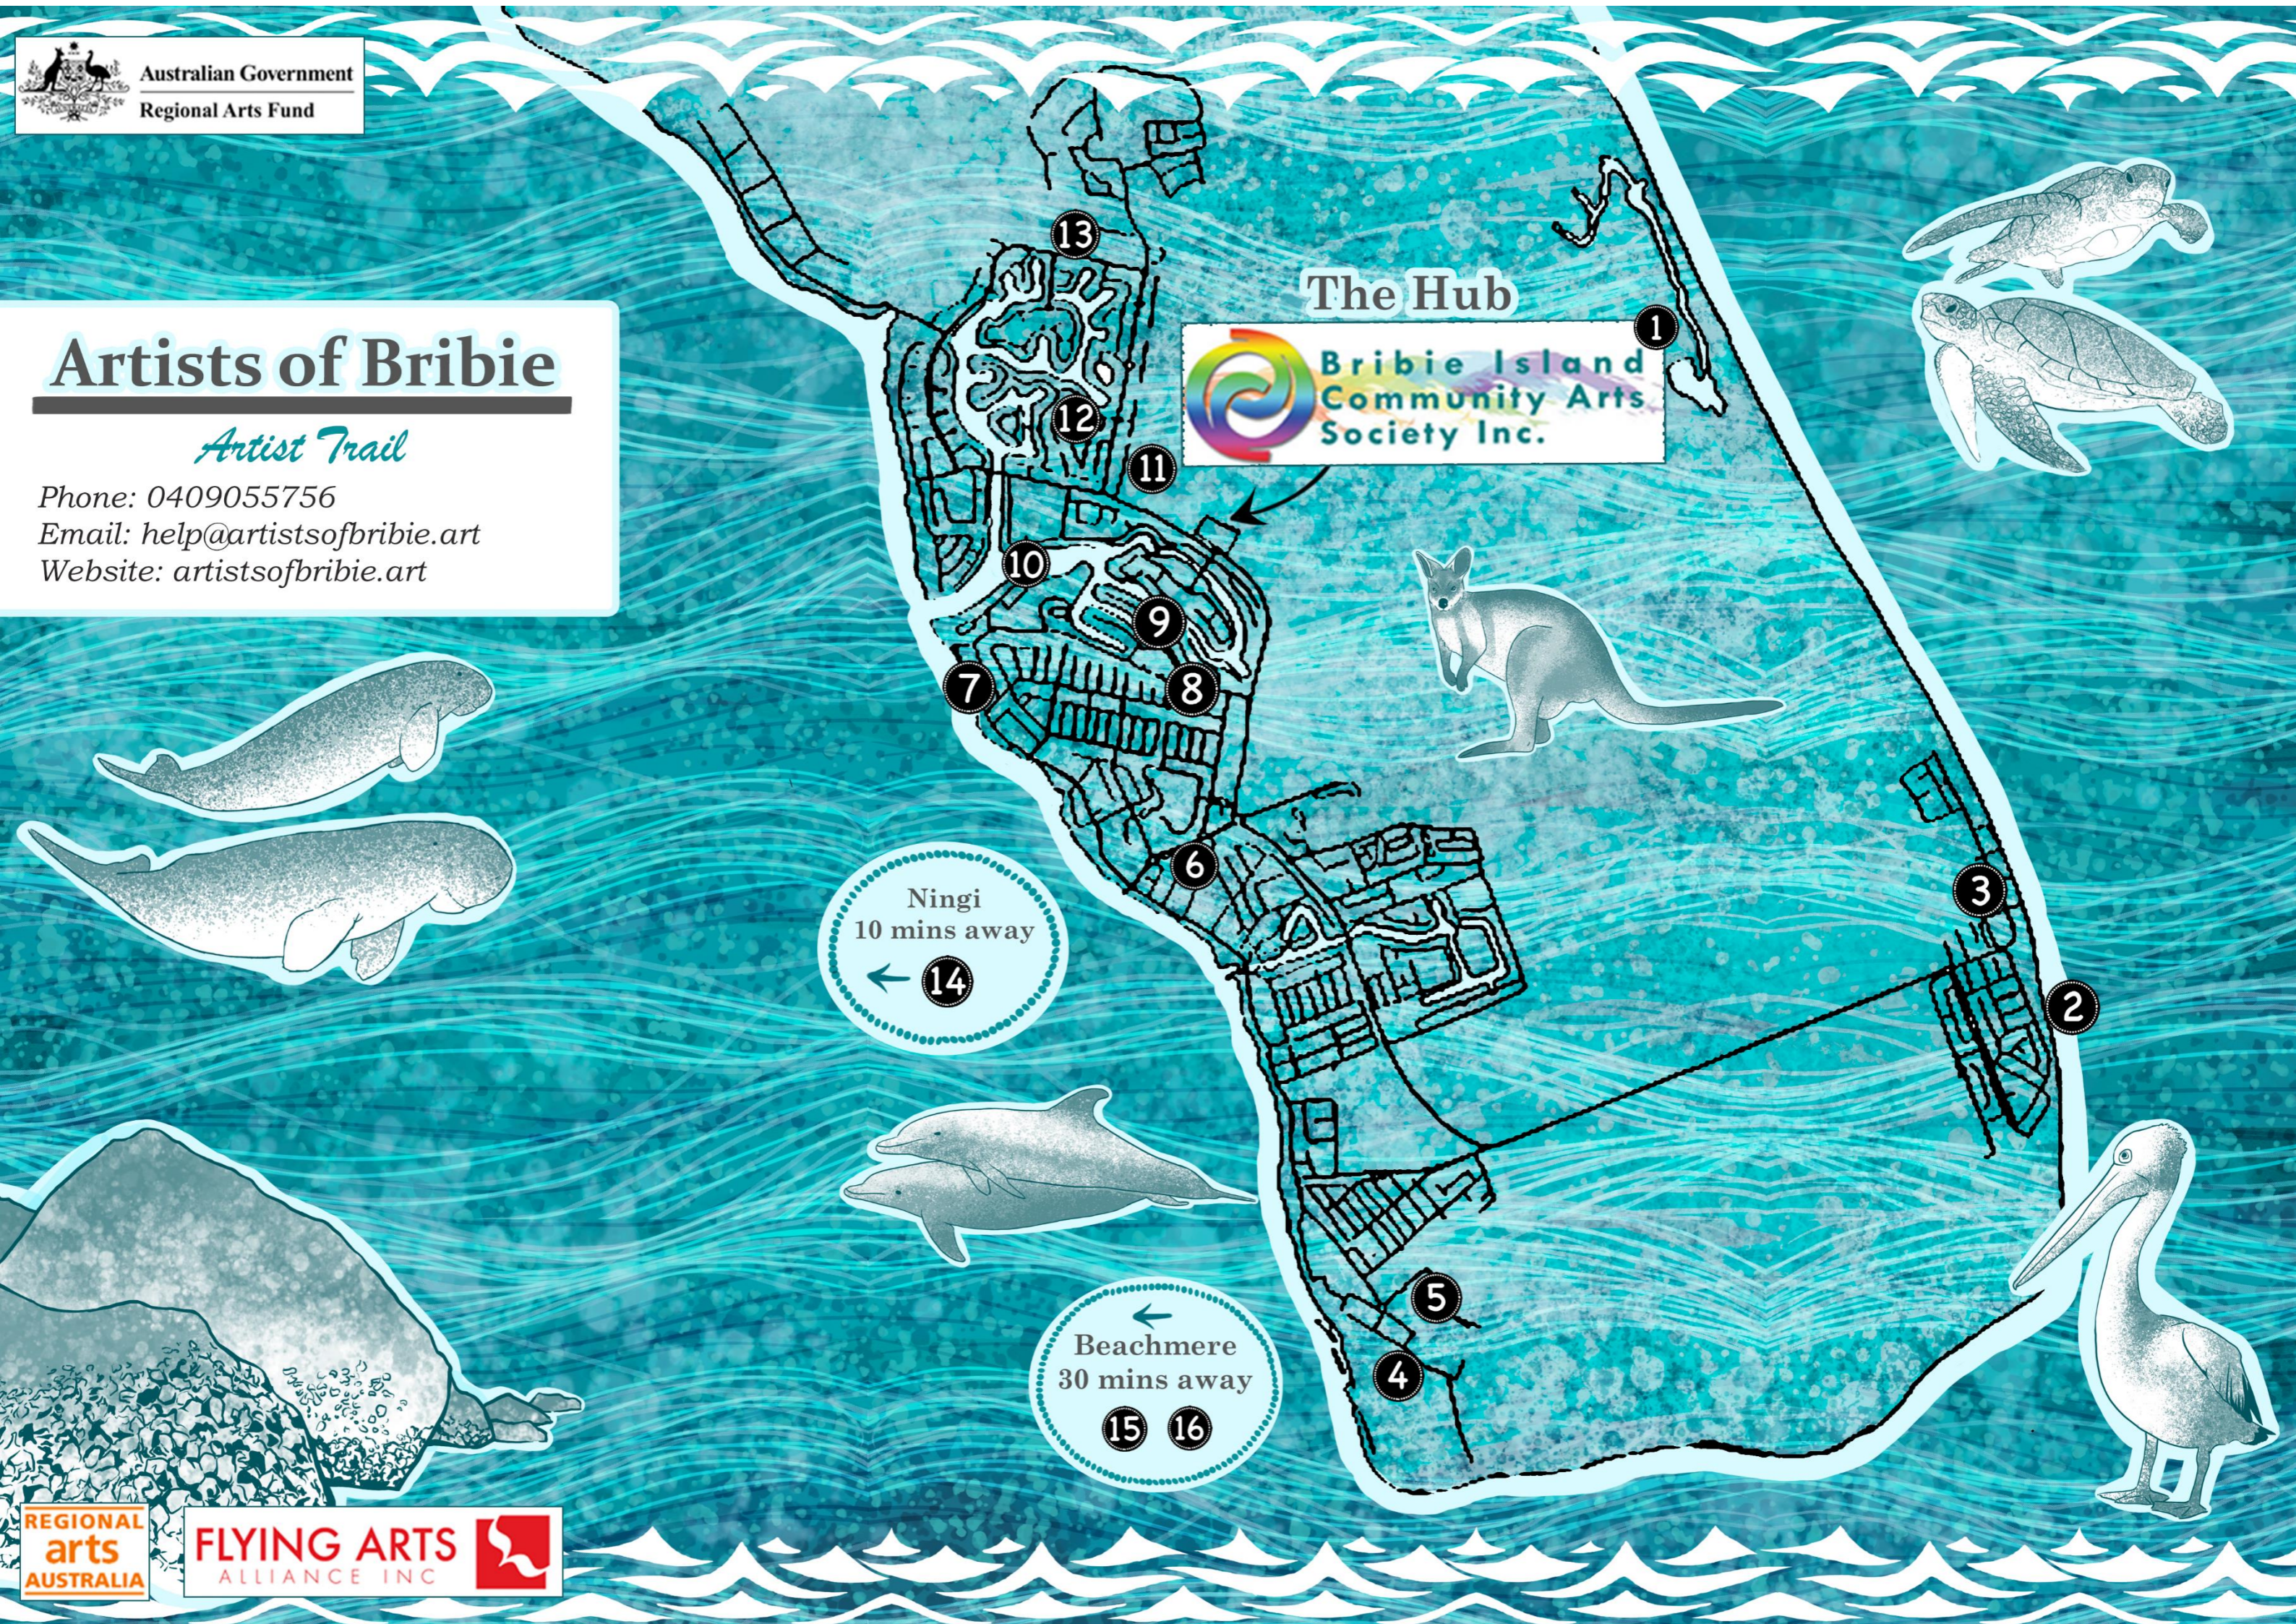

Artists of Bribie

Artist Trail

Phone: 0409055756

Email: help@artistsofbribie.art

Website: artistsofbribie.art

The Hub
 **Bribie Island
Community Arts
Society Inc.**

Ningi
10 mins away
← 14

←
Beachmere
30 mins away
15 16

Studio Blue

Contemporary Watercolour

12 Ottiwell St
Woorim Qld 4507

0409055756
ange@studioblue.art

2

Studio Alice

Oil Painting/
Mosaics/ Pottery/
Teaching

12 Bracken Street
Woorim Qld 4507

Geoff Ginn

Steam Punk
Sculpture
Constraptions
28 Spowers St
Bongaree Qld
4507

0421 724 441
art@charlesginnstudios.com

5

Treecreate Studio

Interdisciplinary Art/ Design

8/25 Benabrow Ave,
Bribie Island Qld
4507

12

Chained to the Wheel Pottery

Brian & Michelle Lloyd
Pottery/ Ceramics
175 Endeavour Drive
Banksia Beach
Qld 4507

0417190428

chainedtothewheelpottery@gmail.com

13

Artists of Bribie

art trail