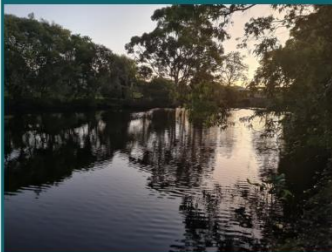

Geoff Ginn

Steam Punk
Sculpture
Constraptions
28 Spowers St
Bongaree Qld
4507

0421 724 441
art@charlesginnstudios.com

5

Treecreate Studio

Interdisciplinary Art/ Design

8/25 Benabrow Ave,
Bribie Island Qld
4507